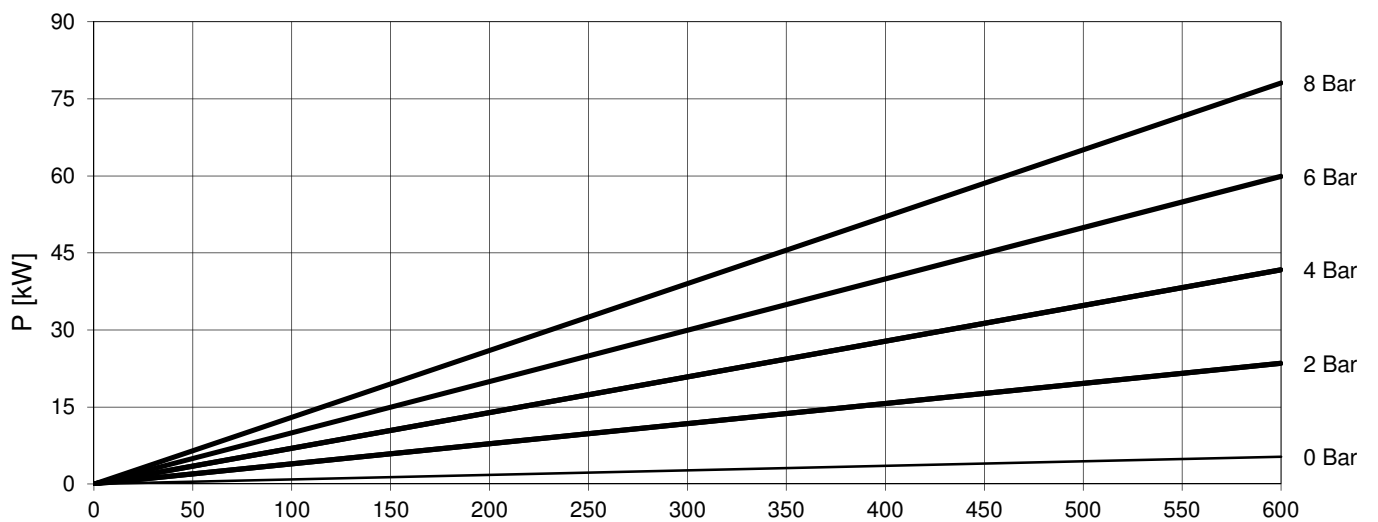

S-0307-14-ARI

Basis Linien / Base Lines / Courbes standard = 1cp

[rpm]

S-0307-14-ARI

Basis Linien / Base Lines / Courbes standard = 1cp

[rpm]