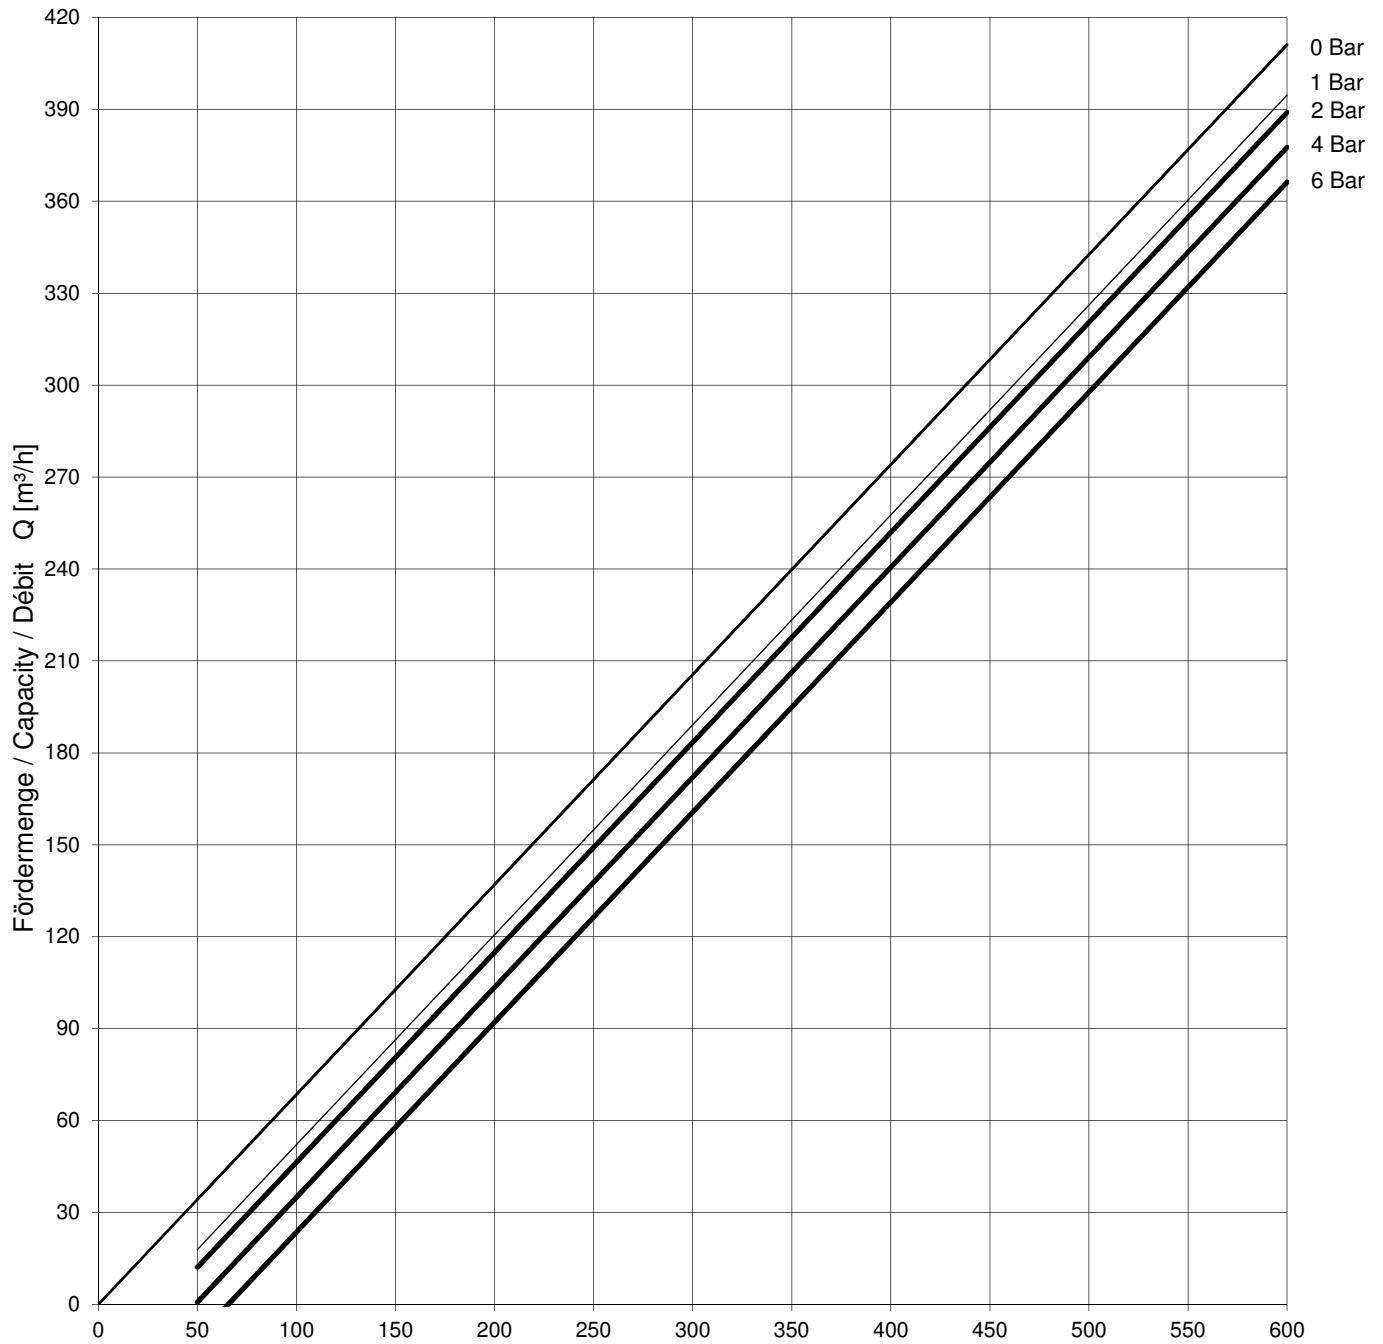

S-0307-14-ARI

Basis Linien / Base Lines / Courbes standard = 1cp

[rpm]

S-0307-14-ARI

Basis Linien / Base Lines / Courbes standard = 1cp

[rpm]