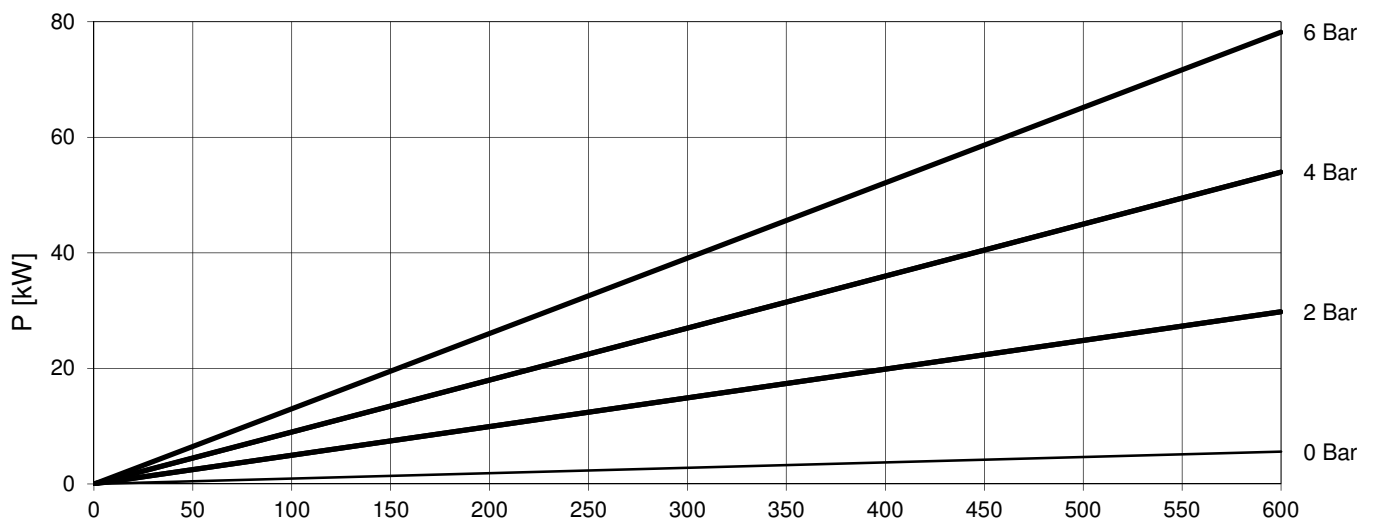

S-0307-14-ARI

Basis Linien / Base Lines / Courbes standard = 1cp

[rpm]

S-0307-14-ARI

Basis Linien / Base Lines / Courbes standard = 1cp

[rpm]