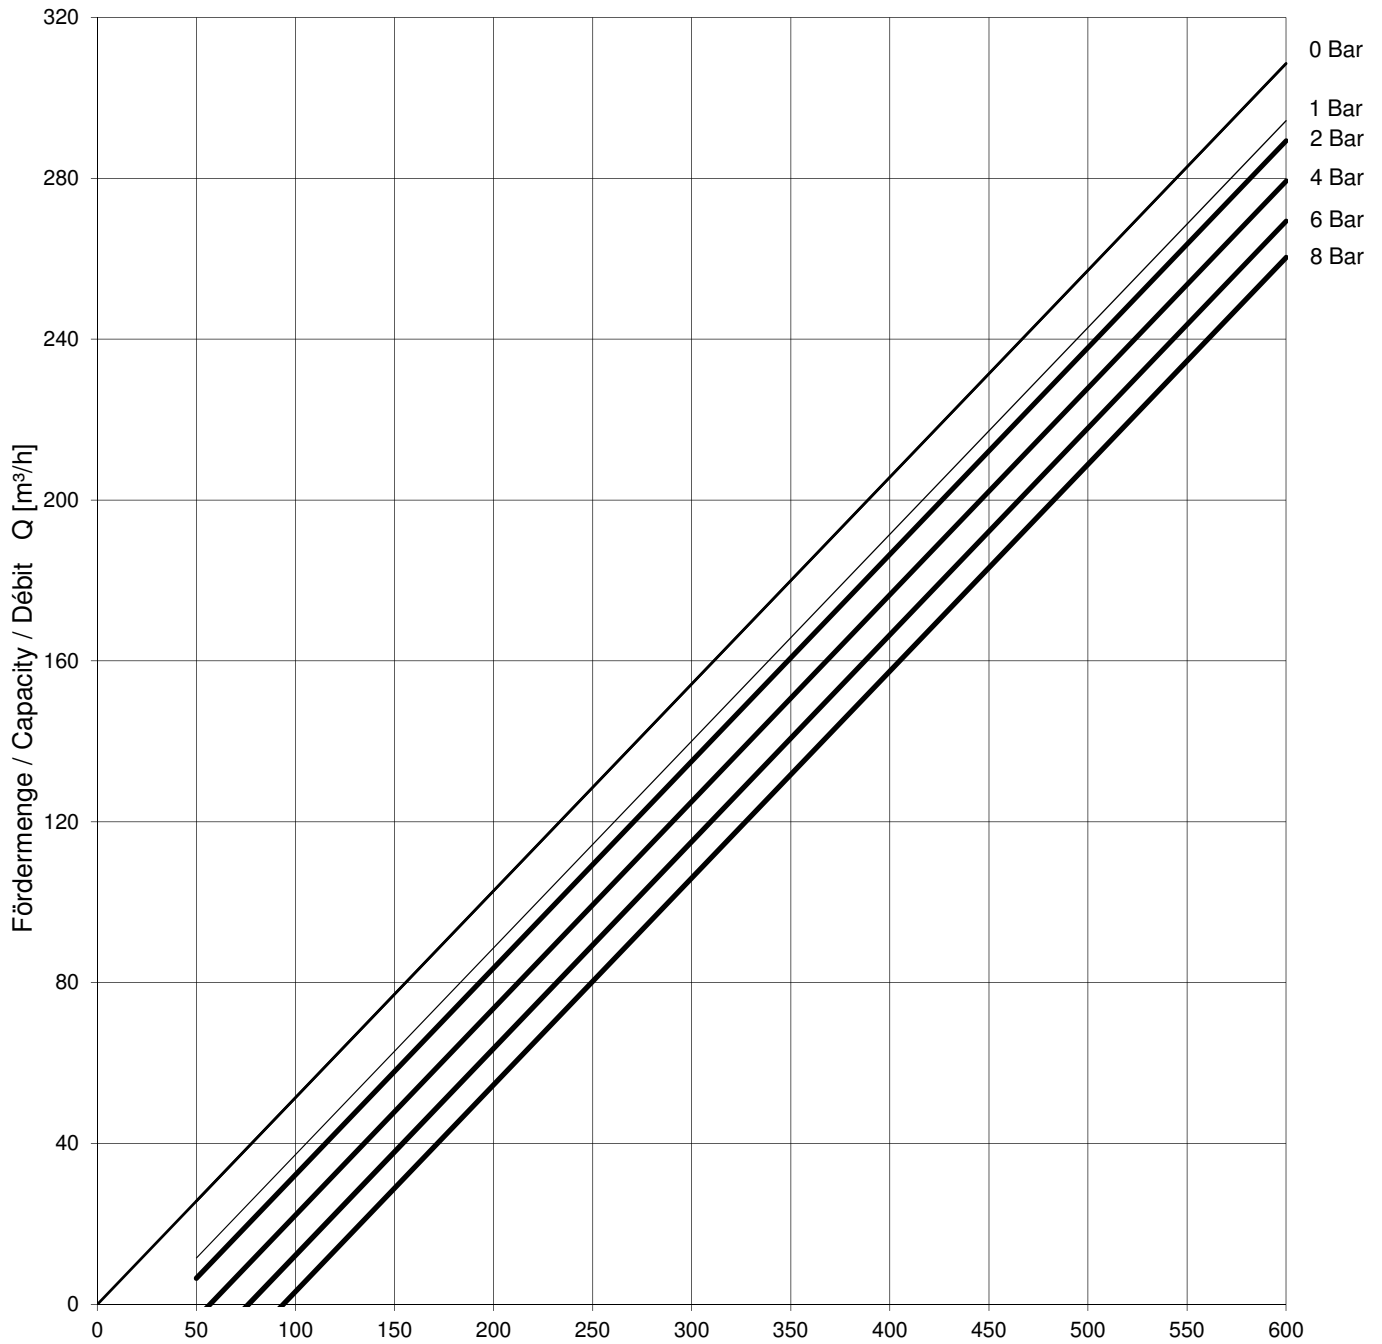

S-0307-14-ARI

Basis Linien / Base Lines / Courbes standard = 1cp

[rpm]

S-0307-14-ARI

Basis Linien / Base Lines / Courbes standard = 1cp

[rpm]